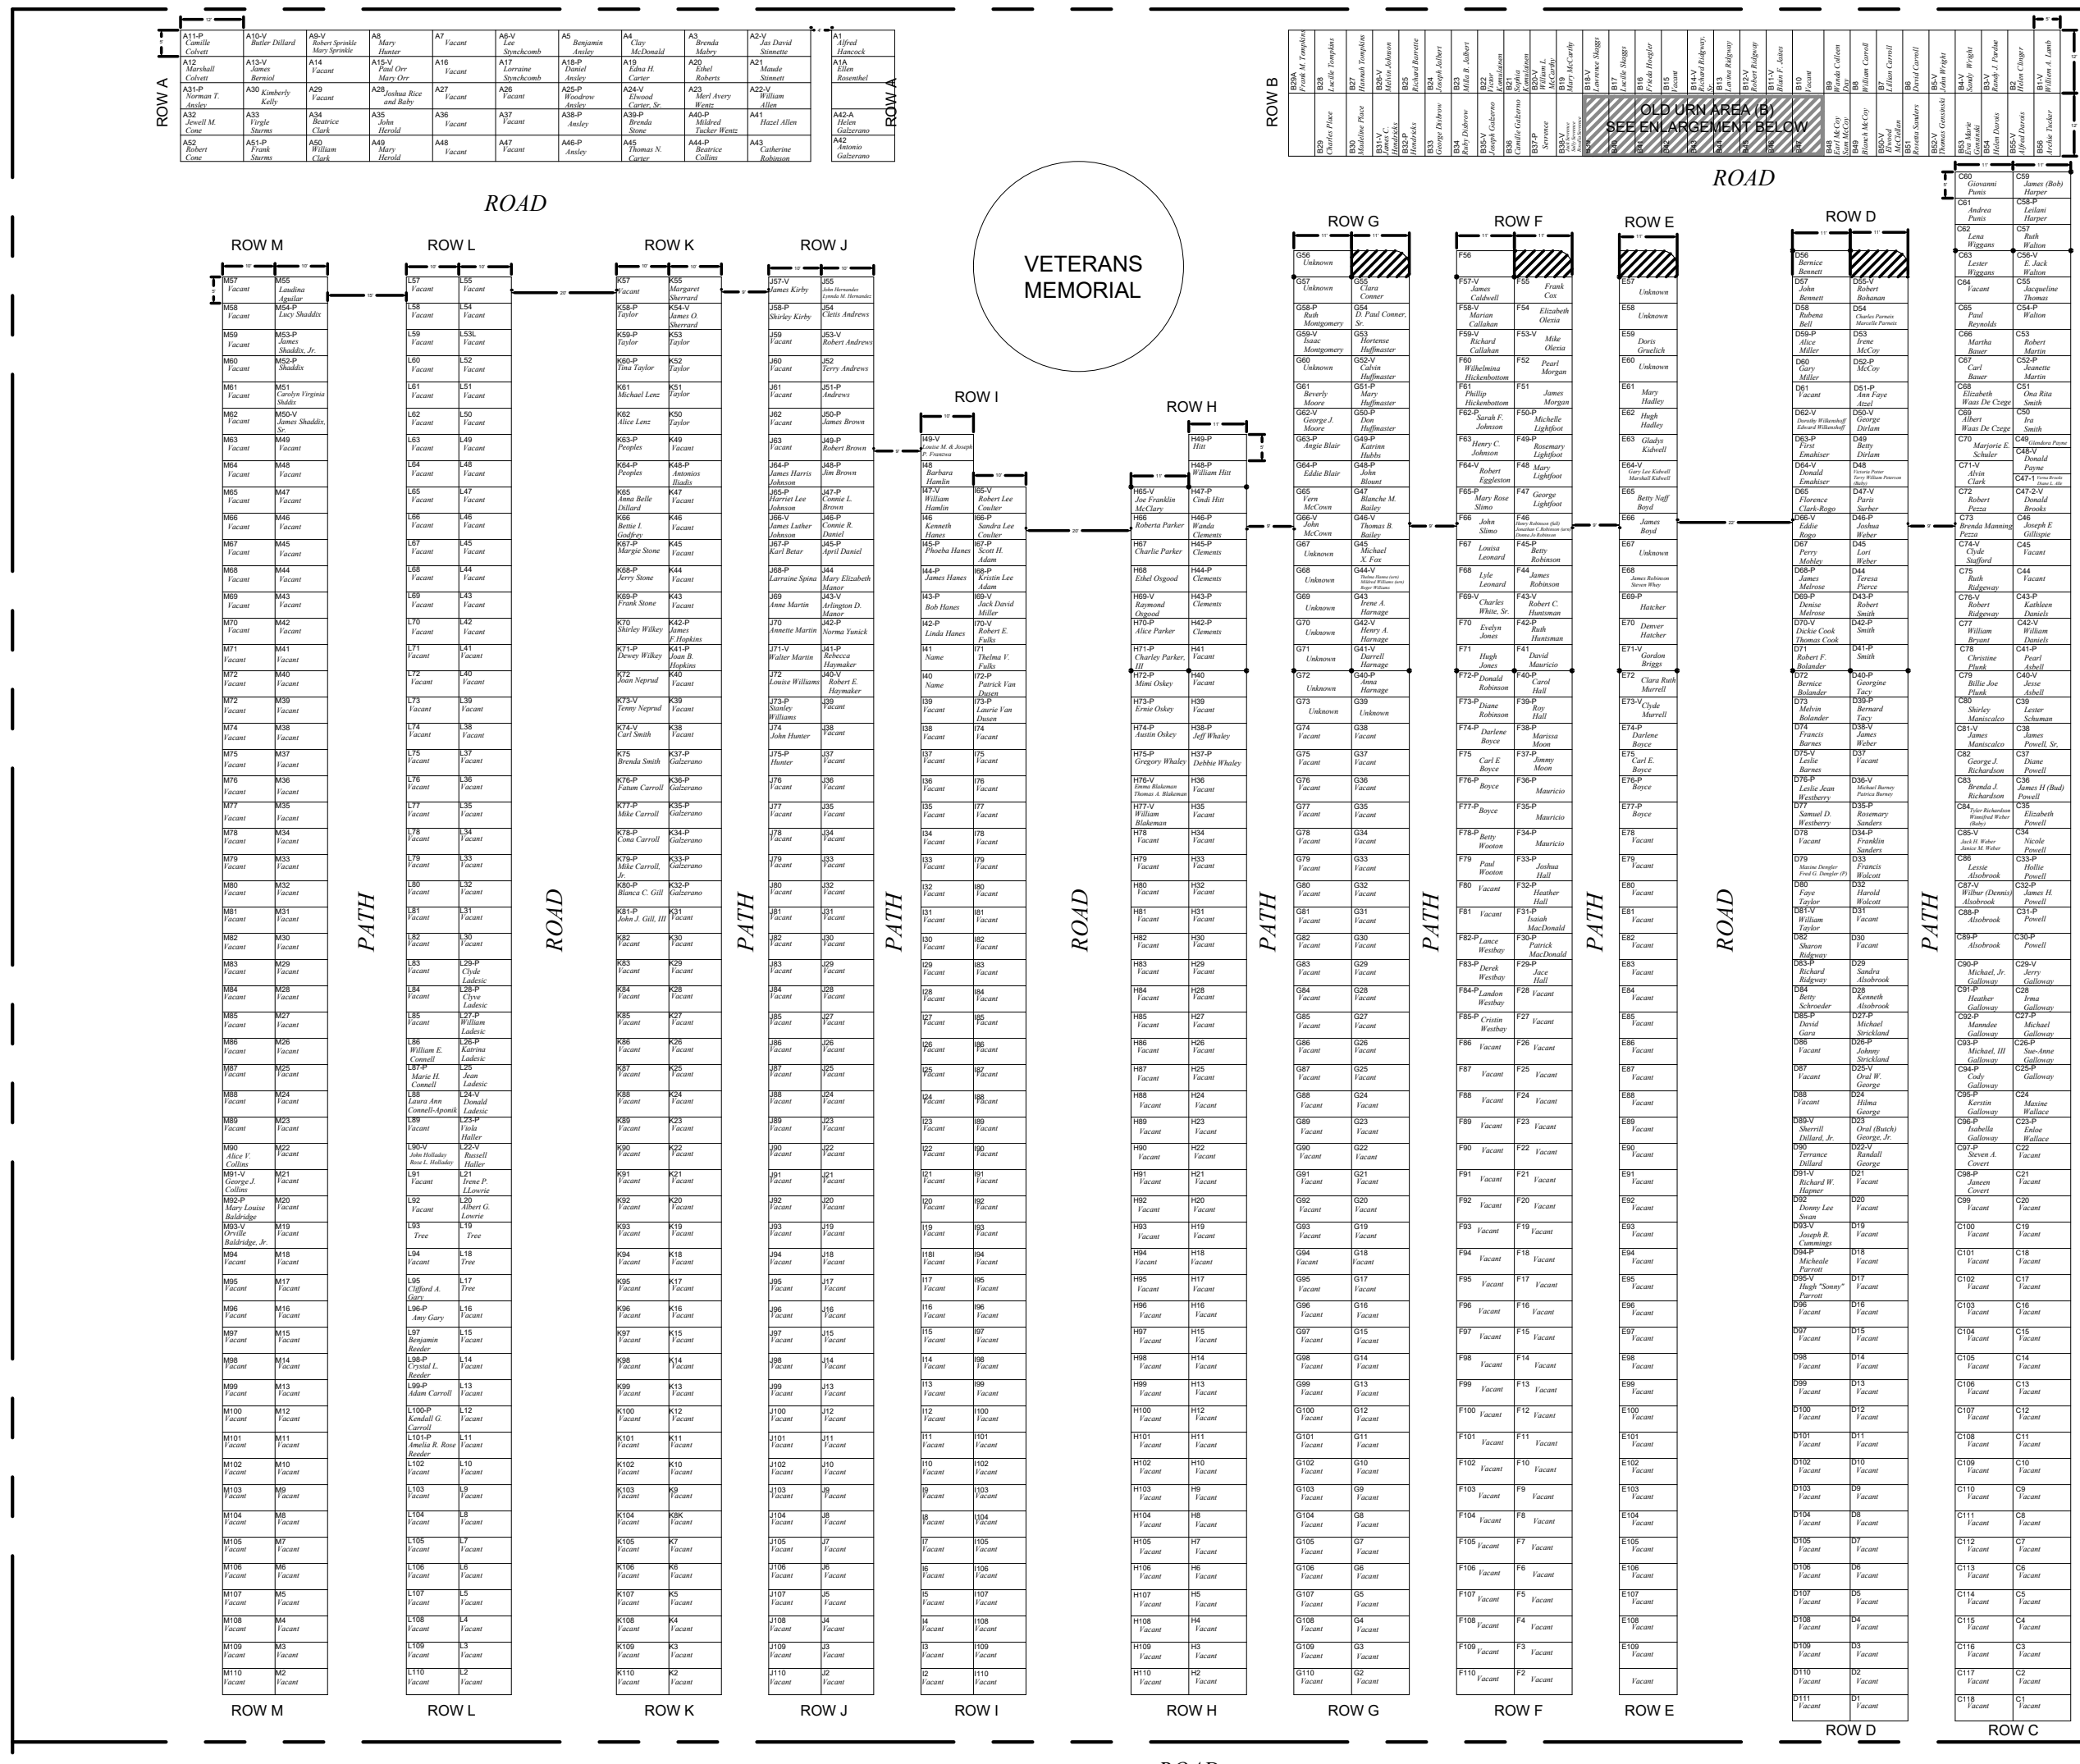

NEW CEMETERY WEST

NEW CEMETERY EAST

CEMETERY GRID NORTH

ASTOR-ASTOR PARK CEMETERY

PLOT LOCATION MAP

UPDATED MARCH 23, 2026

SCALE: 1" = 30'

NEW URN AREA (U) SEE ENLARGEMENT BELOW

EQUIP. SHED

OLD URN AREA (B) ENLARGEMENT

NEW URN AREA (U) ENLARGEMENT

OLD CEMETERY

ROUTE 40